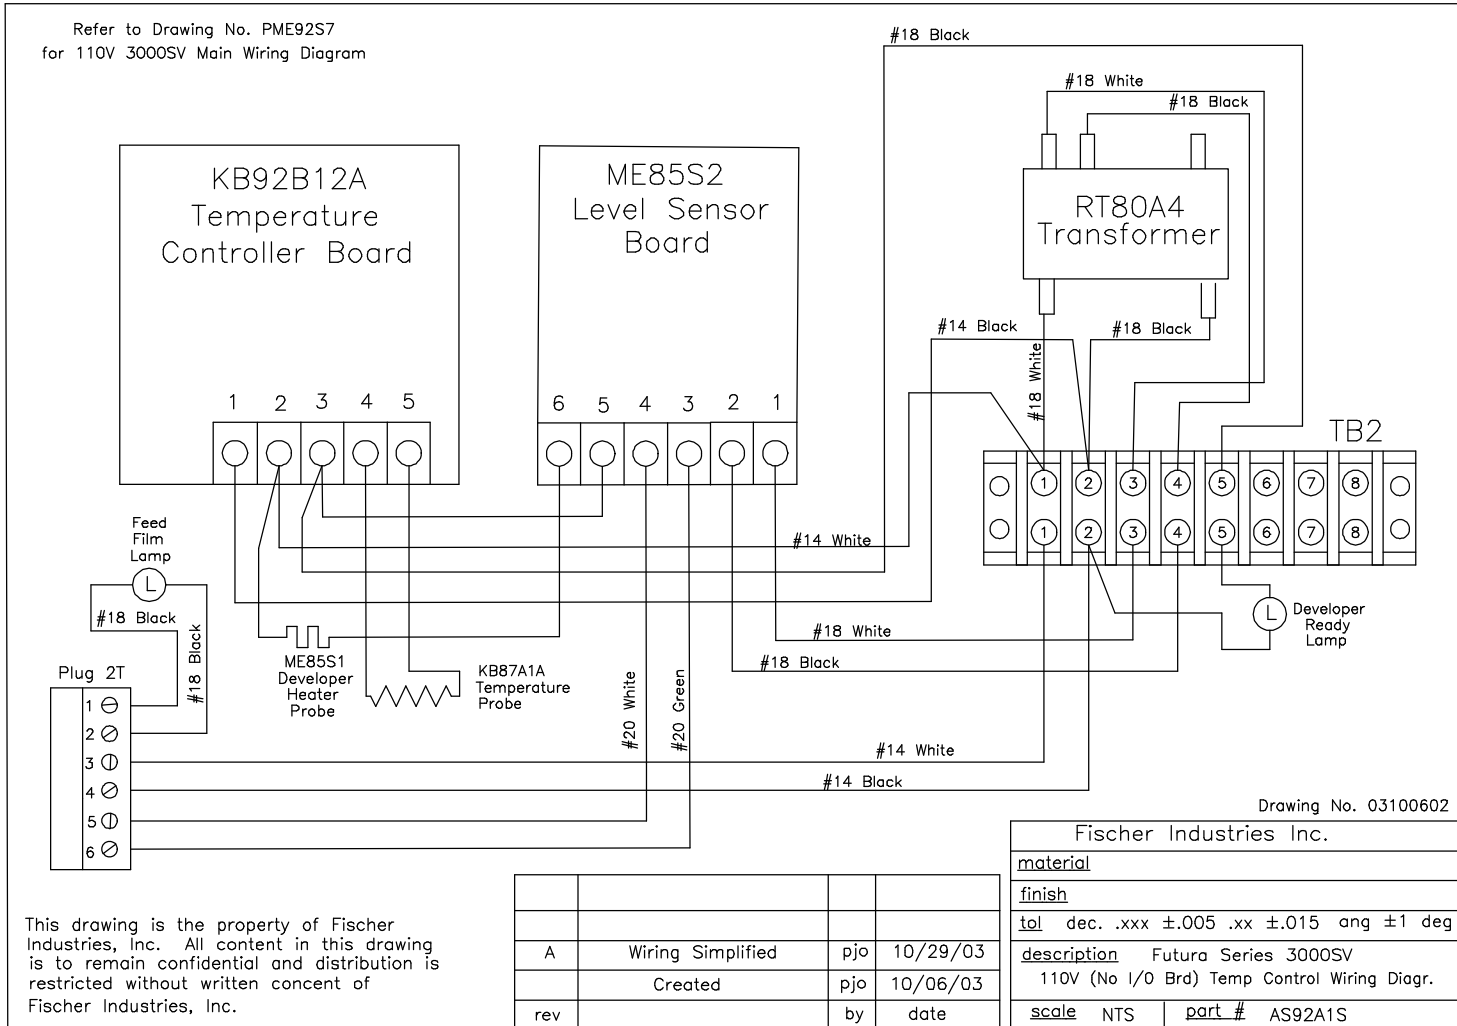

Refer to Drawing No. PME92S7
for 110V 3000SV Main Wiring Diagram

This drawing is the property of Fischer Industries, Inc. All content in this drawing is to remain confidential and distribution is restricted without written consent of Fischer Industries, Inc.