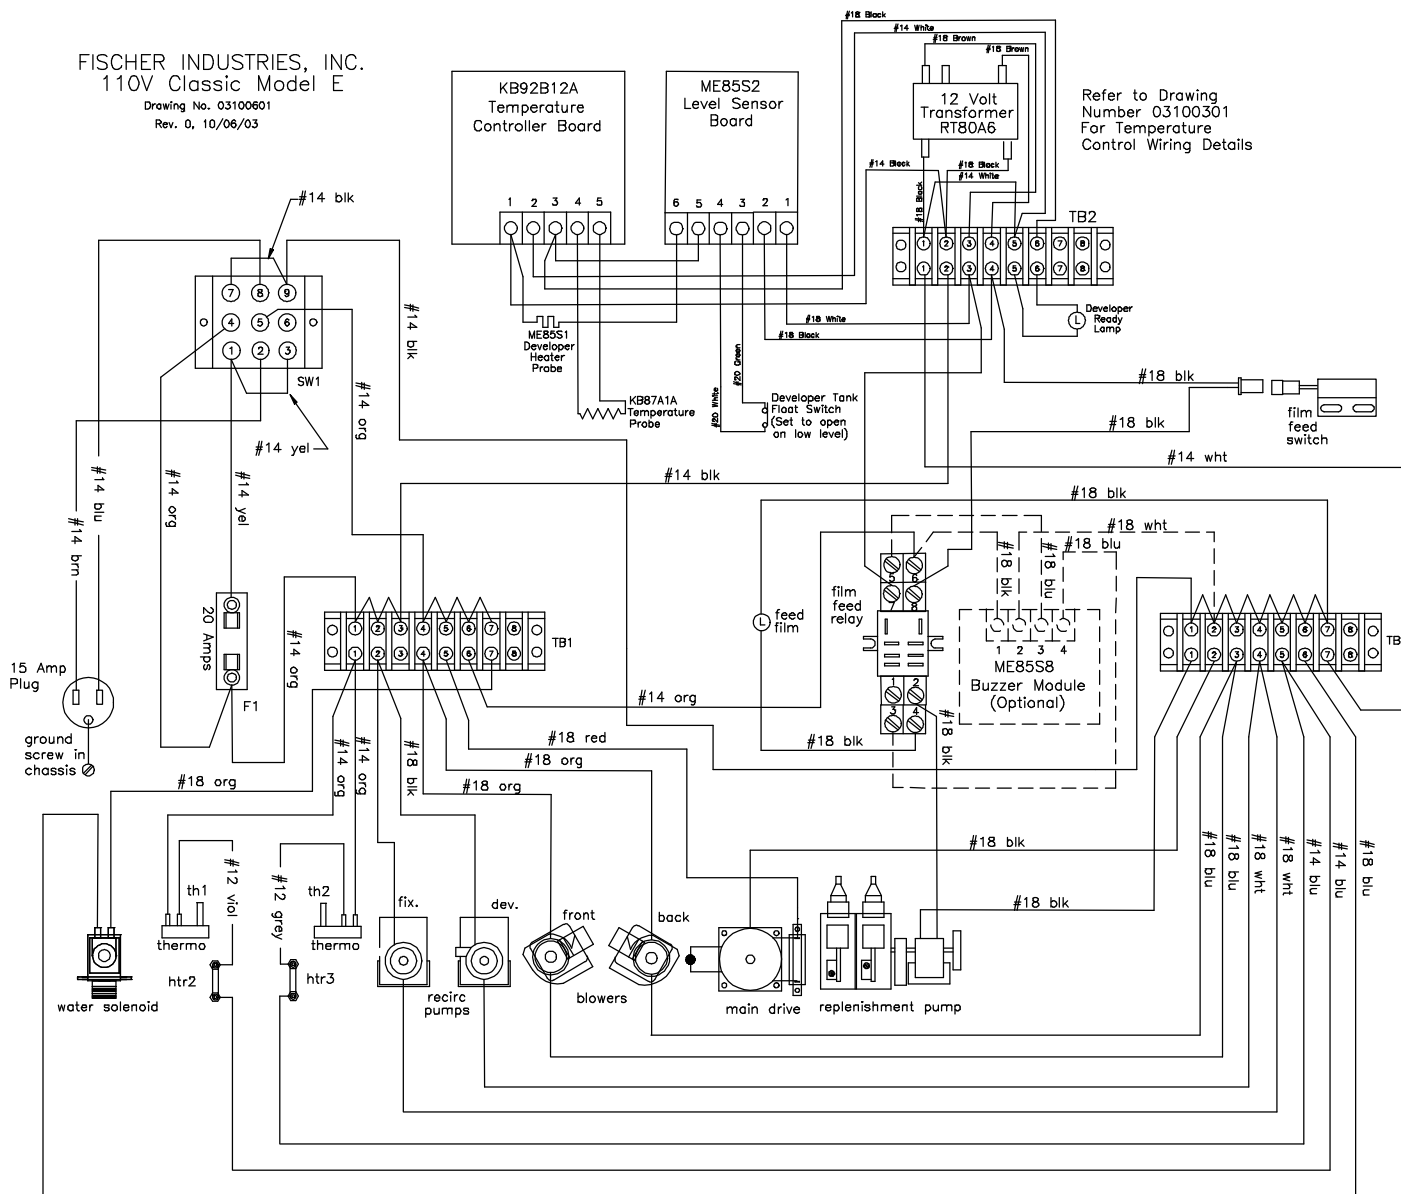

FISCHER INDUSTRIES, INC.
110V Classic Model E

Drawing No. 03100601
Rev. 0, 10/06/03

Refer to Drawing
Number 03100301
For Temperature
Control Wiring Details